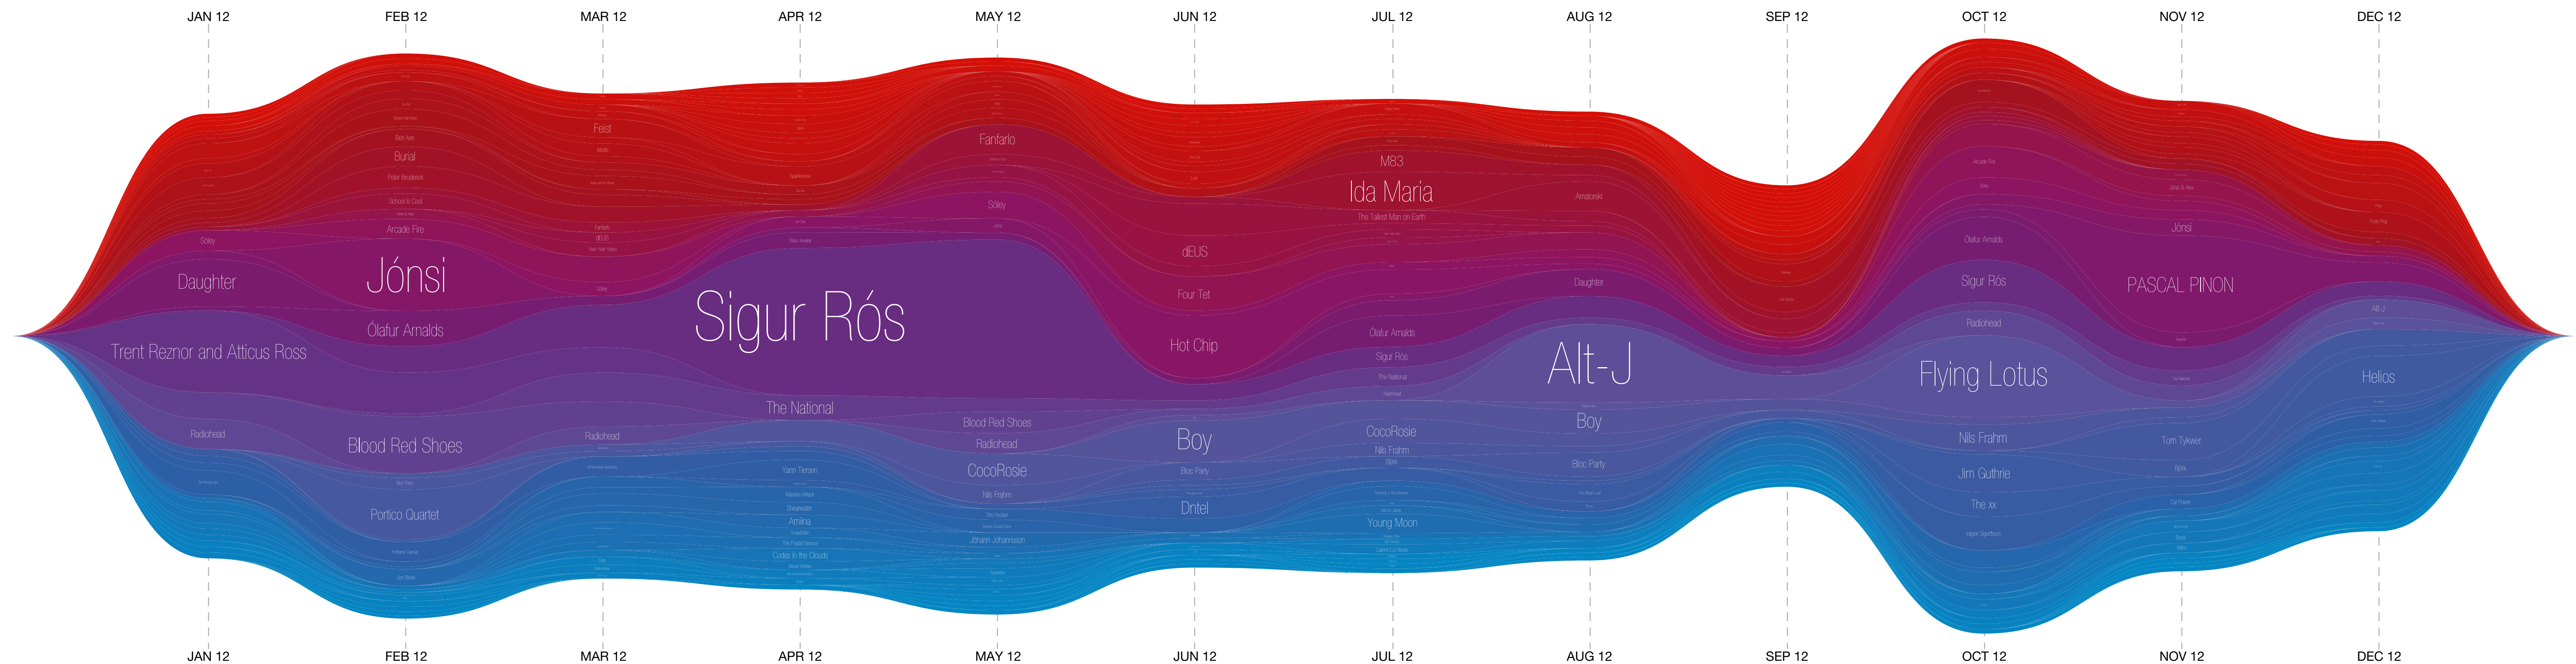

# I3ART'S LISTENING TRENDS

MONTH-BY-MONTH LISTENING TRENDS FOR THE PAST 12 MONTHS\*

\* Derived from your top 40 artists for the past 12 months. The sections in this graph illustrate your top 40 artists in each month.